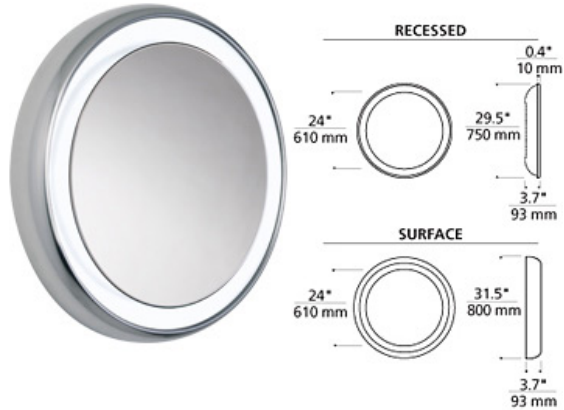

BATH COLLECTION

Tigris Mirror Round

DESCRIPTION

Round mirror surrounded by a cove of diffused white light. Available in two styles: recessed and surface. Plated pressure formed frame. Provides shadow-free task and ambient light. Halogen includes transformer and nine 12 volt, 20 watt halogen bi-pin lamps; compact fluorescent includes six 9 watt 2G7 base twin tube lamps and electronic ballast. Halogen version dimmable with a standard incandescent dimmer. Recessed version requires modifications to existing wall construction. ADA compliant.

INSTALLATION

Recessed version requires modifications to existing wall construction. For wall mount use only, may be mounted vertically or horizontally.

WEIGHT

35lb / 15.88kg ±

ORDERING INFORMATION

700BCTIGR	SHAPE OR SIZE	FINISH	LAMP
R30	RECESSED	C CHROME	INCANDESCENT 120V
S32	SURFACE	S SATIN NICKEL	-CF COMPACT FLUORESCENT 120V
			-CF277 COMPACT FLUORESCENT 277V