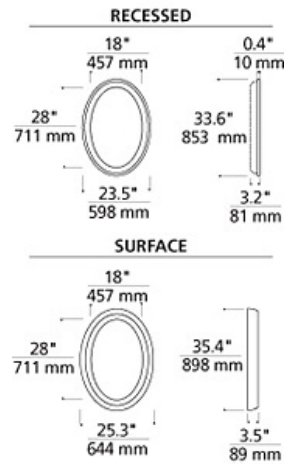

### DESCRIPTION

Oval mirror surrounded by a cove of diffused white light. Available in two styles: recessed and surface. Plated pressure formed frame. Provides shadow-free task and ambient light. Halogen includes transformer and eight 12 volt, 20 watt halogen bi-pin lamps; compact fluorescent includes six 9 watt 2G7 base twin tube lamps and electronic ballast. Halogen version dimmable with a standard incandescent dimmer. Recessed version requires modifications to existing wall construction. ADA compliant.

### WEIGHT

28lb / 12.7kg ±

### ORDERING INFORMATION

700BCTIGO	SHAPE OR SIZE	FINISH	LAMP
R24	RECESSED	C CHROME	INCANDESCENT 120V
S26	SURFACE	S SATIN NICKEL	-CF COMPACT FLUORESCENT 120V
			-CF277 COMPACT FLUORESCENT 120V
			-CF277 COMPACT FLUORESCENT 277V