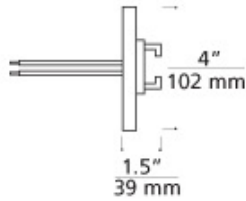

Wall MonoRail 4" Round Power Feed Canopy Single-Feed

DESCRIPTION

Canopy mounts to the wall and brings power to the Wall MonoRail run from a single-feed remote transformer (sold separately). The low-voltage leads from the remote transformer connect to canopy leads inside the junction box.

INSTALLATION

This product can mount to either a 4" square electrical box with round plaster ring or an octagon electrical box (not included).

OTHER INFORMATION

White finish has satin nickel feeds. For use with a single-feed remote transformer (sold separately).

WEIGHT

0.95lb / 0.43kg

ORDERING INFORMATION

700WMOP4R FINISH

- Z ANTIQUE BRONZE
- C CHROME
- S SATIN NICKEL
- W WHITE

TECH LIGHTING®

7400 Linder Avenue T 847.410.4400
 Skokie, Illinois 60077 F 847.410.4500

www.techlighting.com