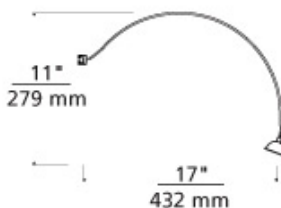

Wall Archie Head

DESCRIPTION

Clamps to Wall MonoRail. 17" long with a 11" high swooping curve. Pivots at head to direct beam. Low-voltage, MR16 lamp of up to 75 watts (not included). For Wall MonoRail system only.

WEIGHT

0.25lb / 0.11kg

ORDERING INFORMATION

700WMARCH FINISH

- Z ANTIQUE BRONZE
- C CHROME
- S SATIN NICKEL

TECH LIGHTING®

7400 Linder Avenue T 847.410.4400
 Skokie, Illinois 60077 F 847.410.4500

www.techlighting.com