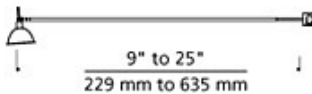

7400 Linder Avenue   T 847.410.4400
Skokie, Illinois 60077   F 847.410.4500

www.techlighting.com

700WMTEL _____

FIXTURE TYPE: _____

JOB NAME: _____

NOTES: _____

_____

_____