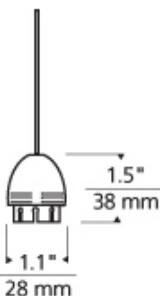

**Torpedo Pendant**

**DESCRIPTION**

Stylish pendant to customize. Accessory required; sold separately. Low-voltage, MR16 of up to 50 watts (not included). Includes six feet of field-cutttable suspension cable. See accessory for maximum wattage lamp usage.