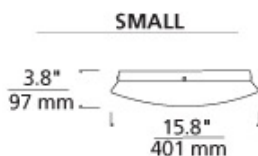

TECH LIGHTING®

7400 Linder Avenue T 847.410.4400
Skokie, Illinois 60077 F 847.410.4500

www.techlighting.com

700TLSFM _____

FIXTURE TYPE: _____

JOB NAME: _____

NOTES: _____

_____

_____