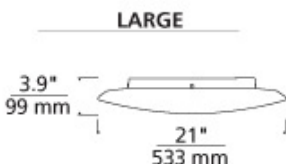

TECH LIGHTING®

7400 Linder Avenue T 847.410.4400
Skokie, Illinois 60077 F 847.410.4500

www.techlighting.com

700TLSFM _____

FIXTURE TYPE: _____

JOB NAME: _____

NOTES: _____

_____

_____