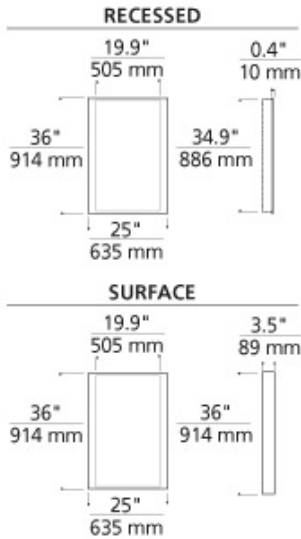

Siber Mirror 

**DESCRIPTION**

Rectangular mirror surrounded by a cove of diffused white light. Available in two styles: recessed and surface. Provides shadow-free task and ambient light. Halogen includes eight 120 volt, 40 watt G9 base halogen lamps; compact fluorescent includes two 39 watt T5 high output linear fluorescent lamps and electronic ballast. Halogen version dimmable with a standard incandescent dimmer. Recessed version requires modifications to existing wall construction. ADA compliant.

**WEIGHT**

50lb / 22.68kg

**ORDERING INFORMATION**

700BCSIB	SHAPE OR SIZE	FINISH	LAMP
R	RECESSED	C CHROME	INCANDESCENT 120V
S	SURFACE	S SATIN NICKEL	-CF FLUORESCENT 120V
			-CF277 FLUORESCENT 277V

**TECH LIGHTING®**