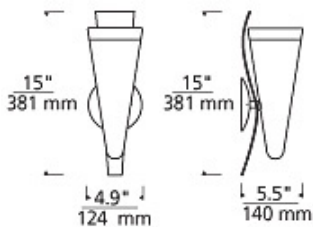

Nebbia Wall

AMBER

BROWN

WHITE

DESCRIPTION

Hand-blown glass with an elegantly fused glass wrap and a metal base. Incandescent includes 120 volt, 40 watt G9 base halogen lamp. Incandescent may also use 120 volt, 60 watt G9 base halogen lamp (not included). Fluorescent includes 120 volt, 18 watt GU24 base self-ballasted compact fluorescent lamp. Fluorescent may also use 120 volt, 27 watt GU24 base self-ballasted compact fluorescent lamp (not included). Incandescent version dimmable with standard incandescent dimmer.

INSTALLATION

This product can mount to either a 4" square electrical box with round plaster ring or an octagonal electrical box (not included).

DIMMING

Incandescent version dimmable with a standard incandescent dimmer (not included).

WEIGHT

4.42lb / 2kg

ORDERING INFORMATION

700WSNEB	COLOR	FINISH	LAMP
A	AMBER	Z ANTIQUE BRONZE	INCANDESCENT
N	BROWN	S SATIN NICKEL	-CF COMPACT FLUORESCENT
W	WHITE		

TECH LIGHTING®

7400 Linder Avenue T 847.410.4400
 Skokie, Illinois 60077 F 847.410.4500