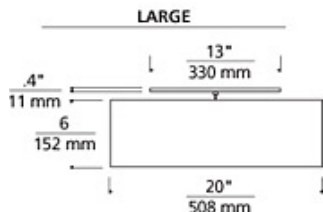

Mulberry Ceiling

DESERT CLAY

WHITE

DESCRIPTION

Round fabric flush mount. Glass diffuser provides a glare free wash of light highlighted with satin nickel detail Available in two sizes and two lamp configurations. Small version includes two 75 watt A19 medium base lamps or two 18 watt GU24 base self-ballasted compact fluorescent lamps. Large version includes four 75 watt A19 medium base lamps or four 18 watt GU24 base self-ballasted compact fluorescent lamps.

INSTALLATION

This product can mount to either a 4" square electrical box with round plaster ring or an octagonal electrical box (not included).

DIMMING

Incandescent version dimmable with a standard incandescent dimmer (not included).

WEIGHT

5.3-7.4lb / 2.4-3.36kg

ORDERING INFORMATION

700TDMULFM	SHAPE OR SIZE	COLOR	FINISH	LAMP
L	LARGE	C DESERT CLAY	S SATIN NICKEL	INCANDESCENT 120V
S	SMALL	W WHITE		-CF COMPACT FLUORESCENT 120V

TECH LIGHTING®