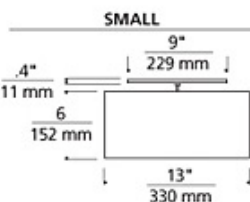

WEIGHT

5.3-7.4lb / 2.4-3.36kg

ORDERING INFORMATION

700TDMULFM	SHAPE OR SIZE	COLOR	FINISH	LAMP
L	LARGE	C DESERT CLAY	S SATIN NICKEL	INCANDESCENT 120V
S	SMALL	W WHITE		-CF COMPACT FLUORESCENT 120V

TECH LIGHTING®