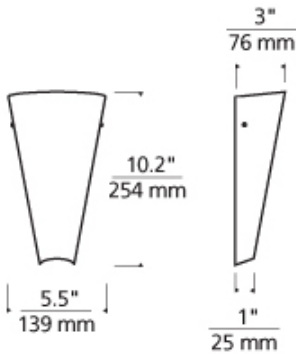

W A L L C O L L E C T I O N

Mini Larkspur Wall 

BEACH  
AMBER

SAND

SURF  
WHITE

**DESCRIPTION**

Cone shaped, slumped glass shade, rich with color and pattern. Provides ambient up-light. Includes 120 volt, 40 watt G9 bi-pin lamp or 13 watt 2GX7 base twin tube compact fluorescent lamp (electronic ballast included). Incandescent version dimmable with standard incandescent dimmer. ADA compliant

**INSTALLATION**

This product can mount to either a 4" square electrical box with round plaster ring or an octagonal electrical box (not included).

**DIMMING**

Incandescent version dimmable with a standard incandescent dimmer (not included).

**WEIGHT**

1.6lb / 0.73kg

**ORDERING INFORMATION**

700WSLRKS	COLOR	FINISH	LAMP
A	BEACH AMBER	Z ANTIQUE BRONZE	-CF INCANDESCENT 120V COMPACT FLUORESCENT 120V
S	SAND	C CHROME	
W	SURF WHITE	S SATIN NICKEL	

**TECH LIGHTING®**