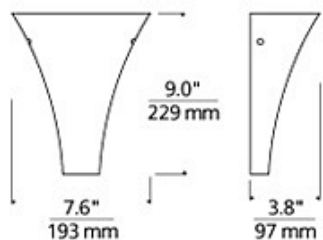

TECH LIGHTING®

7400 Linder Avenue
Skokie, Illinois 60077

T 847.410.4400
F 847.410.4500

www.techlighting.com

700WSMLF _____

FIXTURE TYPE: _____

JOB NAME: _____

NOTES: _____

_____

_____