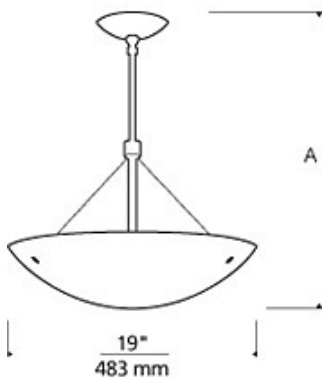

**ACCESSORIES & OPTICAL CONTROLS**

Sloped Ceiling Adapter

**WEIGHT**

10.5lb / 4.76kg

**ORDERING INFORMATION**

700LRKS19	LENGTH	COLOR	FINISH	LAMP
	14 14"	A BEACH AMBER	Z ANTIQUE BRONZE	INCANDESCENT 120V
	24 24"	S SAND	S SATIN NICKEL	-CF COMPACT FLUORESCENT 120V
	36 36"	W SURF WHITE		