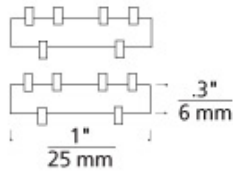

Kable Lite Conductive Connectors

DESCRIPTION

Connectors join cables end to end.

WEIGHT

0.05lb / 0.02kg

ORDERING INFORMATION

700PARTD2 FINISH

- C CHROME
- S SATIN NICKEL