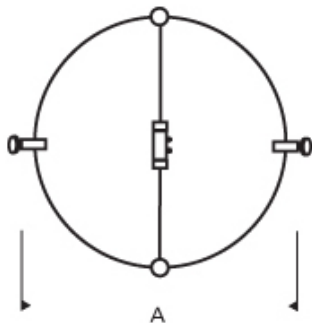

K-Giro Head

DESCRIPTION

Direct the beam right where you want it: Giro rotates 350° between parallel cables; lamp rotates 360°. Low-voltage, MR16 lamp of up to 75 watts (not included). For Kable Lite system only.

SYSTEM

Available for Kable Lite only.

ACCESSORIES & OPTICAL CONTROLS

Backlight Shield, Barndoors, Cone Glass Shield, Flight Paper, Lil Egypt Shade, Lil Wok Shade, Louver Lens Holder, Round Glass Shield, Snap Louver Lens Holder, Taza Accessory

WEIGHT

0.15-0.3lb / 0.07-0.14kg

ORDERING INFORMATION

| 700KGIR | CABLE SEPARATION | FINISH |
|---------|------------------|----------------|
| 05 | 5.50000 | C CHROME |
| 08 | 8.00000 | S SATIN NICKEL |

TECH LIGHTING®