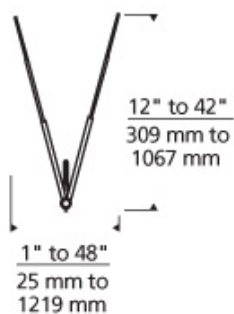

**K-Telescope Head**

**DESCRIPTION**

Arms telescope individually from 12-42", creating unlimited angles. For cable separations of 1" to 48". Head rotates 330° and has swivel and pivot action to direct the beam. Low-voltage, MR16 lamp of up to 75 watts, (not included). For Kable Lite system only.

**WEIGHT**

0.25lb / 0.11kg

**ORDERING INFORMATION**

**700KTEL16** FINISH

- C CHROME
- S SATIN NICKEL

**TECH LIGHTING®**

7400 Linder Avenue      T 847.410.4400  
 Skokie, Illinois 60077      F 847.410.4500

[www.techlighting.com](http://www.techlighting.com)