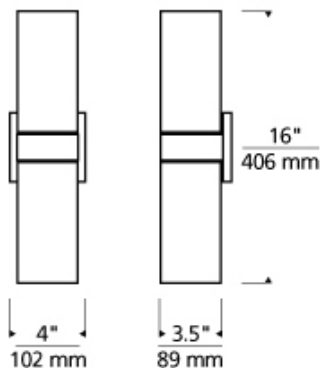

INSTALLATION

This product can mount to either a 4" square electrical box with round plaster ring or an octagonal electrical box (not included).

DIMMING

Incandescent version dimmable with a standard incandescent dimmer (not included).

WEIGHT

2.75lb / 1.25kg

ORDERING INFORMATION

700WSHUD2W	COLOR	FINISH	LAMP
	WHITE	Z ANTIQUE BRONZE	-CF INCANDESCENT 120V COMPACT FLUORESCENT 120V
	C	CHROME	
	S	SATIN NICKEL	

7400 Linder Avenue T 847.410.4400
Skokie, Illinois 60077 F 847.410.4500