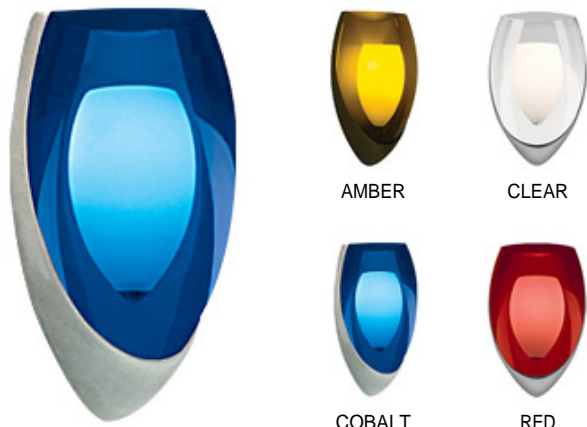

**Fire Wall** 

AMBER

CLEAR

COBALT

RED

**DESCRIPTION**

Colored or clear Murano glass surrounds a small frost interior glass. Die-cast base. Provides ambient and up-light. Includes 120 volt, 60 watt G9 base halogen lamp. Dimmable with standard incandescent dimmer. ADA compliant.

**INSTALLATION**

This product can mount to either a 4" square electrical box with round plaster ring or an octagonal electrical box (not included). For wall mount use only.

**DIMMING**

Dimmable with a standard incandescent dimmer (not included).

**WEIGHT**

4lb / 1.81kg

**ORDERING INFORMATION**

700WSFIR COLOR	FINISH
A AMBER	Z ANTIQUE BRONZE
CF CLEAR	C CHROME
B COBALT	S SATIN NICKEL
R RED	

**TECH LIGHTING®**

7400 Linder Avenue T 847.410.4400  
 Skokie, Illinois 60077 F 847.410.4500