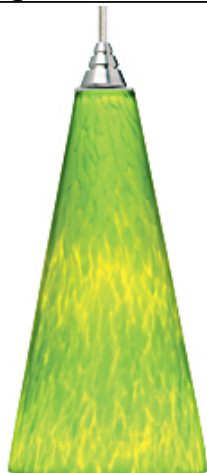

LINE - VOLTAGE P E N D A N T S

Emerge Pendant

DESCRIPTION

Conical shaped glass shade, richly layered in brilliant color, suspended from a round canopy. Black, satin nickel, and white canopy options include satin nickel detail and clear cable; antique bronze includes antique bronze detail and brown cable. Includes 120 volt, 75 watt A19 medium base lamp or 18 watt GX24Q-2 base triple tube compact fluorescent lamp (electronic ballast included). Fixture is provided with six feet of field-cuttable cable. Incandescent version dimmable with standard incandescent dimmer.

INSTALLATION

This product can mount to either a 4" square electrical box with round plaster ring or an octagon electrical box.

DIMMING

Incandescent version dimmable with a standard incandescent dimmer.

ACCESSORIES & OPTICAL CONTROLS

Line-voltage Swag Hook

WEIGHT

3.3lb / 1.5kg

ORDERING INFORMATION

700	SYSTEM	EMP	COLOR	FINISH	LAMP
TD	LINE-VOLTAGE PENDANTS	B	BLUE-VIOLET	Z ANTIQUE BRONZE	INCANDESCENT 120V
		R	FERRARI RED	B BLACK	-CF COMPACT FLUORESCENT 120V
TT	LINE-VOLTAGE PENDANTS	F	FROST WHITE	S SATIN NICKEL	
		G	LIME GREEN	W WHITE	-CF277 COMPACT FLUORESCENT 277V
TT	SINGLE-CIRCUIT T-TRAK	M	MULTICOLOR		
		R	RED		
TT2	TWO-CIRCUIT T-TRAK	A	TAHOE PINE AMBER		
		W	WHITE FRIT		