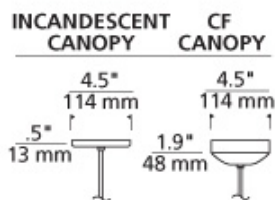

LINE - VOLTAGE P E N D A N T S

Emerge Pendant

DESCRIPTION

Conical shaped glass shade, richly layered in brilliant color, suspended from a round canopy. Black, satin nickel, and white canopy options include satin nickel detail and clear cable; antique bronze includes antique bronze detail and brown cable. Includes 120 volt, 75 watt A19 medium base lamp or 18 watt GX24Q-2 base triple tube compact fluorescent lamp (electronic ballast included). Fixture is provided with six feet of field-cuttable cable. Incandescent version dimmable with standard incandescent dimmer.

INSTALLATION

This product can mount to either a 4" square electrical box with round plaster ring or an octagon electrical box.

DIMMING

Incandescent version dimmable with a standard incandescent dimmer.

ACCESSORIES & OPTICAL CONTROLS

Line-voltage Swag Hook

WEIGHT

3.3lb / 1.5kg

ORDERING INFORMATION

700	SYSTEM	EMP	COLOR	FINISH	LAMP
TD	LINE-VOLTAGE PENDANTS	B	BLUE-VIOLET	Z ANTIQUE BRONZE	INCANDESCENT 120V
		R	FERRARI RED	B BLACK	-CF COMPACT FLUORESCENT 120V
TT	LINE-VOLTAGE PENDANTS	F	FROST WHITE	S SATIN NICKEL	
		G	LIME GREEN	W WHITE	-CF277 COMPACT FLUORESCENT 277V
TT	SINGLE-CIRCUIT T-TRAK	M	MULTICOLOR		
		R	RED		
TT2	TWO-CIRCUIT T-TRAK	A	TAHOE PINE AMBER		
		W	WHITE FRIT		