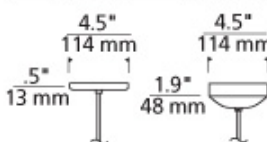

STEEL BLUE

INCANDESCENT CANOPY CF CANOPY

SMALL

LARGE

DESCRIPTION

Transparent cylinder shade over a white case glass cylinder suspended from a round canopy and highlighted with three satin nickel cylinder details and clear cable. Available in two sizes: large and small. Large includes 120 volt, 75 watt A19 medium base lamp or 18 watt GX24Q-2 base triple tube compact fluorescent lamp (electronic ballast included). Small includes 120 volt, 60 watt mini-candelabra base lamp. Fixture is provided with six feet of field-cuttable cable. Incandescent version dimmable with standard incandescent dimmer.

Line-voltage Swag Hook

WEIGHT

1.3-2.9lb / 0.59-1.32kg

ORDERING INFORMATION

SYSTEM	SHAPE OR SIZE	COLOR	FINISH	LAMP	
700	ECP				
TD	LINE-VOLTAGE PENDANTS	LARGE S SMALL	A AMBER Q AQUAMARINE C CLEAR B HAVANA BROWN	B BLACK S SATIN NICKEL -CF WHITE	INCANDESCENT 120V COMPACT FLUORESCENT 120V
TT	LINE-VOLTAGE PENDANTS		V OLIVE GREEN S SMOKE	-CF277	COMPACT FLUORESCENT 277V
TT	SINGLE-CIRCUIT T-TRAK		U STEEL BLUE		
TT2	TWO-CIRCUIT T-TRAK				