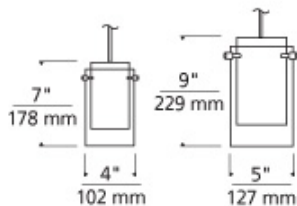

STEEL BLUE

INCANDESCENT CANOPY CF CANOPY

SMALL

LARGE

DESCRIPTION

Transparent cylinder shade over a white case glass cylinder suspended from a round canopy and highlighted with three satin nickel cylinder details and clear cable. Available in two sizes: large and small. Large includes 120 volt, 75 watt A19 medium base lamp or 18 watt GX24Q-2 base triple tube compact fluorescent lamp (electronic ballast included). Small includes 120 volt, 60 watt mini-candelabra base lamp. Fixture is provided with six feet of field-cuttable cable. Incandescent version dimmable with standard incandescent dimmer.

Line-voltage Swag Hook

WEIGHT

1.3-2.9lb / 0.59-1.32kg

ORDERING INFORMATION

SYSTEM	SHAPE OR SIZE	COLOR	FINISH	LAMP	
700	ECP				
TD	LINE-VOLTAGE PENDANTS	LARGE S SMALL	A AMBER Q AQUAMARINE C CLEAR B HAVANA BROWN	B BLACK S SATIN NICKEL -CF WHITE	INCANDESCENT 120V COMPACT FLUORESCENT 120V
TT	LINE-VOLTAGE PENDANTS		V OLIVE GREEN S SMOKE	-CF277	COMPACT FLUORESCENT 277V
TT	SINGLE-CIRCUIT T-TRAK		U STEEL BLUE		
TT2	TWO-CIRCUIT T-TRAK				