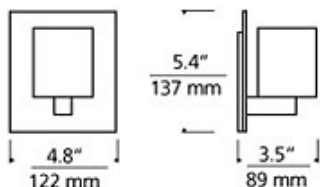

**DIMMING**

Dimmable with a standard incandescent dimmer (not included).

**WEIGHT**

2lb / 0.91kg

**ORDERING INFORMATION**

| 700WSCUB COLOR | FINISH           |
|----------------|------------------|
| A AMBER        | Z ANTIQUE BRONZE |
| M AMETHYST     | C CHROME         |
| C COBALT       | S SATIN NICKEL   |
| F FROST        |                  |