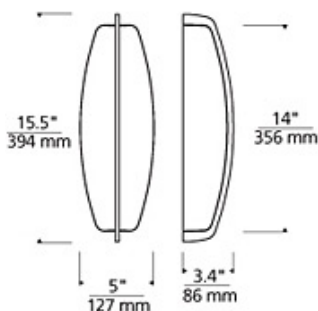

Corva Wall 

**DESCRIPTION**

Elliptical glass shade with metal band detail. Provides task and ambient light. Incandescent version may only be mounted vertically; compact fluorescent version may be mounted vertically or horizontally. Includes 120 volt, 60 watt medium base BT15 halogen lamp or 13 watt 2GX7 base twin tube compact fluorescent lamp (electronic ballast included). Incandescent version dimmable with standard incandescent dimmer. ADA compliant.

**INSTALLATION**

This product can mount to either a 4" square electrical box with round plaster ring or an octagonal electrical box (not included).

**DIMMING**

Incandescent version dimmable with a standard incandescent dimmer (not included).

**WEIGHT**

3.84lb / 1.74kg

**ORDERING INFORMATION**

700WSCRWV	COLOR	FINISH	LAMP
	WHITE	Z ANTIQUE BRONZE	INCANDESCENT 120V
	C	CHROME	-CF COMPACT FLUORESCENT
	S	SATIN NICKEL	120V

**TECH LIGHTING®**

7400 Linder Avenue T 847.410.4400  
Skokie, Illinois 60077 F 847.410.4500