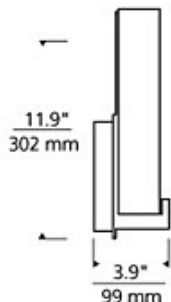

**Cosmo Wall** 

ACRYLIC LENS

AMBER

AMBER FRIT

FROST

WHITE FRIT

**DESCRIPTION**

Rectilinear glass with metal base. Provides ambient and up-light. Includes two 120 volt, 40 watt mini-candelabra base lamps, 18 watt 2G11 base twin tube compact fluorescent lamp (electronic ballast included), or energy saving 10 watt, 450 lumen, 3000K LED module.. Incandescent version dimmable with standard incandescent dimmer. LED version dimmable with low-voltage electronic dimmer. ADA compliant.

**WEIGHT**

3.5lb / 1.59kg

**ORDERING INFORMATION**

700WSCOS	COLOR	FINISH	LAMP	VOLTAGE
Y	ACRYLIC LENS	Z ANTIQUE BRONZE	INCANDESCENT 120V	120V
B	AMBER	C CHROME	-CF COMPACT FLUORESCENT 120V	277V
A	AMBER FRIT	S SATIN NICKEL	-CF277 COMPACT FLUORESCENT 120V	
F	FROST		-LED LED 3000K	
W	WHITE FRIT			