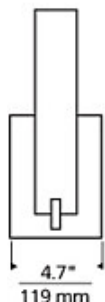

**Cosmo Wall** 

ACRYLIC LENS

AMBER

AMBER FRIT

FROST

WHITE FRIT

**DESCRIPTION**

Rectilinear glass with metal base. Provides ambient and up-light. Includes two 120 volt, 40 watt mini-candelabra base lamps, 18 watt 2G11 base twin tube compact fluorescent lamp (electronic ballast included), or energy saving 10 watt, 450 lumen, 3000K LED module.. Incandescent version dimmable with standard incandescent dimmer. LED version dimmable with low-voltage electronic dimmer. ADA compliant.

**INSTALLATION**

This product can mount to either a 4" square electrical box with round plaster ring or an octagonal electrical box (not included).

**DIMMING**

Incandescent version dimmable with a standard incandescent dimmer (not included).

**WEIGHT**

3.5lb / 1.59kg

**ORDERING INFORMATION**

700WSCOS	COLOR	FINISH	LAMP	VOLTAGE
Y	ACRYLIC LENS	Z ANTIQUE BRONZE	INCANDESCENT 120V	120V
B	AMBER	C CHROME	-CF COMPACT FLUORESCENT 120V	277V
A	AMBER FRIT	S SATIN NICKEL	-CF277 COMPACT FLUORESCENT 120V	
F	FROST		-LED LED 3000K	
W	WHITE FRIT			