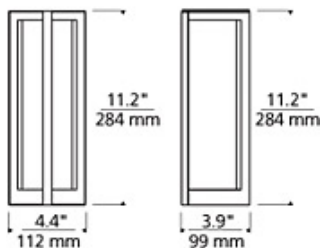

W A L L C O L L E C T I O N

Coronado Wall 

ONYX

WHITE
GLASS

DESCRIPTION

Rectangular onyx shade with metal frame. Provides ambient, up- and down-light. Includes 120 volt, 100 watt R7S base, 118mm double-ended halogen lamp or 18 watt 2G11 base twin tube compact fluorescent lamp (electronic ballast included). Incandescent version dimmable with standard incandescent dimmer. ADA compliant.

INSTALLATION

This product can mount to either a 4" square electrical box with round plaster ring or an octagonal electrical box (not included).

DIMMING

Incandescent version dimmable with a standard incandescent dimmer (not included).

WEIGHT

4.31lb / 1.95kg

ORDERING INFORMATION

700WSCOR	COLOR	FINISH	LAMP
	ONYX	Z ANTIQUE BRONZE	INCANDESCENT INCANDESCENT 120V
H	ONYX	S SATIN NICKEL	COMPACT FLUORESCENT
W	WHITE GLASS		-CF COMPACT FLUORESCENT 120V