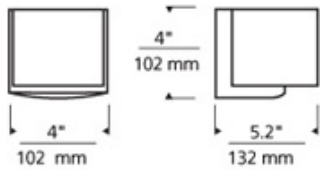

INSTALLATION

This product can mount to either a 4" square electrical box with round plaster ring or an octagonal electrical box (not included).

DIMMING

Dimmable with a standard incandescent dimmer (not included).

WEIGHT

3.5lb / 1.59kg

ORDERING INFORMATION

700WSCBO COLOR	FINISH
H ONYX	Z ANTIQUE BRONZE
W WHITE GLASS	C CHROME
	S SATIN NICKEL

TECH LIGHTING®

7400 Linder Avenue
Skokie, Illinois 60077

T 847.410.4400
F 847.410.4500