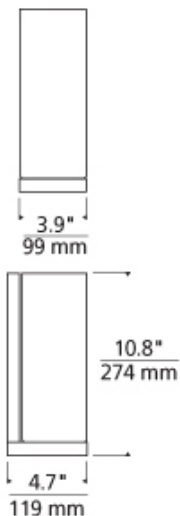

W A L L C O L L E C T I O N

**Cabo Grande Wall Sconce**

ONYX

WHITE GLASS

**DESCRIPTION**

Onyx or glass cylinder and die-cast base. Mounts up only. Includes 120 volt, 60 watt G9 base halogen lamp or 120 volt, GU24 base 18 watt self-ballasted compact fluorescent lamp. Incandescent version dimmable with standard incandescent dimmer.

**INSTALLATION**

This product can mount to either a 4" square electrical box with round plaster ring or an octagonal electrical box (not included).

**DIMMING**

Incandescent version dimmable with a standard incandescent dimmer (not included).

**WEIGHT**

7.81lb / 3.54kg

**ORDERING INFORMATION**

700WSCBOG	COLOR	FINISH	LAMP
H	ONYX	Z ANTIQUE BRONZE	INCANDESCENT
W	WHITE GLASS	C CHROME	-CF COMPACT FLUORESCENT
		S SATIN NICKEL	

**TECH LIGHTING®**

7400 Linder Avenue T 847.410.4400  
 Skokie, Illinois 60077 F 847.410.4500