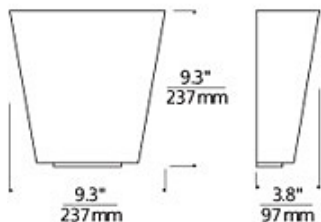

TECH LIGHTING®

7400 Linder Avenue T 847.410.4400
Skokie, Illinois 60077 F 847.410.4500

www.techlighting.com

700WSAVI _____

FIXTURE TYPE: _____

JOB NAME: _____

NOTES: _____

_____

_____