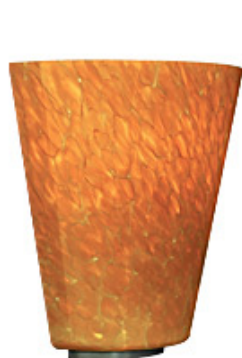

Aviza Wall 

FROST

TAHOE
PINE
AMBER

WHITE
FRIT

DESCRIPTION

Richly layered glass mounts flush to the wall with minimal hardware. Provides ambient and up-light. Includes 120 volt, 75 watt A19 medium base lamp or 27 watt GU24 base self-ballasted compact fluorescent lamp. Incandescent version dimmable with standard incandescent dimmer. ADA compliant.

WEIGHT

3.5lb / 1.59kg

ORDERING INFORMATION

700WSAVI	COLOR	FINISH	LAMP
F	FROST	Z ANTIQUE	INCANDESCENT 120V
A	TAHOE PINE AMBER	BRONZE	-CF COMPACT
		C CHROME	FLUORESCENT 120V
W	WHITE FRIT	S SATIN NICKEL	

TECH LIGHTING®