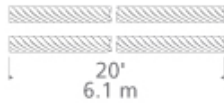

Accent Cable Kit 5 Head

DESCRIPTION

100 Watt surface transformer mounts to a standard 4" square junction box with round plaster ring (provided by electrician). Turnbuckles and anchors can be mounted to the walls or ceiling. When ceiling mounting kit, cables will drop 2" below ceiling. Includes five highly adjustable Accent heads (20 Watts max each) that tilt between the cables and rotate 120° within their rings. The kit may be dimmed with a standard incandescent dimmer.

ORDERING INFORMATION

800CBL5P FINISH

N MATTE NICKEL

tiella

7400 Linder Avenue T 847.410.4400
 Skokie, Illinois 60077 F 847.410.4500

www.tiella.com

800CBL5P _____

FIXTURE TYPE: _____