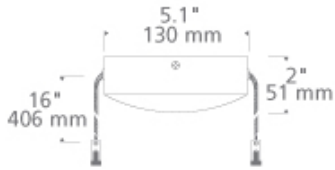

Accent Cable Kit 5 Head

DESCRIPTION

100 Watt surface transformer mounts to a standard 4" square junction box with round plaster ring (provided by electrician). Turnbuckles and anchors can be mounted to the walls or ceiling. When ceiling mounting kit, cables will drop 2" below ceiling. Includes five highly adjustable Accent heads (20 Watts max each) that tilt between the cables and rotate 120° within their rings. The kit may be dimmed with a standard incandescent dimmer.

ORDERING INFORMATION

800CBL5P FINISH

N MATTE NICKEL

tiella

7400 Linder Avenue T 847.410.4400
 Skokie, Illinois 60077 F 847.410.4500

www.tiella.com

800CBL5P _____

FIXTURE TYPE: _____