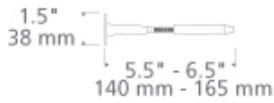

tiella

7400 Linder Avenue T 847.410.4400
Skokie, Illinois 60077 F 847.410.4500

www.tiella.com

800CBL5P _____

FIXTURE TYPE: _____

JOB NAME: _____

NOTES: _____

_____
_____