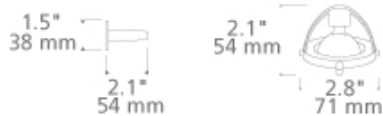

tiella

7400 Linder Avenue T 847.410.4400
Skokie, Illinois 60077 F 847.410.4500

www.tiella.com

800CBL5P _____

FIXTURE TYPE: _____

JOB NAME: _____

NOTES: _____

_____
_____