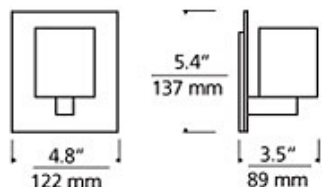

**DIMMING**

Dimmable with a standard incandescent dimmer (not included).

**WEIGHT**

2lb / 0.91kg

**ORDERING INFORMATION**

700WSCUB COLOR	FINISH
A AMBER	Z ANTIQUE BRONZE
C COBALT	C CHROME
F FROST	S SATIN NICKEL