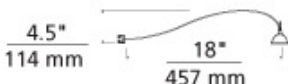

TECH LIGHTING®

7400 Linder Avenue   T 847.410.4400
Skokie, Illinois 60077   F 847.410.4500

www.techlighting.com

700WMGRG _____

FIXTURE TYPE: _____

JOB NAME: _____

NOTES: _____

_____

_____