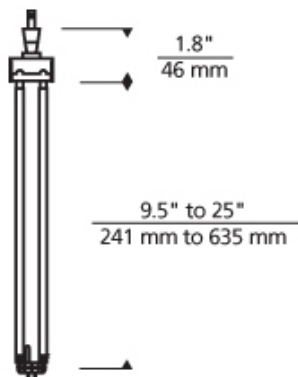

**Tele Head**

**DESCRIPTION**

Tele telescopes from 9" to 25" to bring the light right where you need it. Head rotates 360°, swivels 130° at the bracket, and the lamp rotates 290°. Low-voltage, MR16 lamp of up to 75 watts not included).

**SYSTEM**

Available for FreeJack, MonoRail, Two-Circuit MonoRail, and Wall MonoRail. For use on T-trak, order FreeJack version and T-trak FreeJack Connector (sold separately).

**INSTALLATION**

Socket terminates with FreeJack male connector, which may be installed into a system connector. Elements ordered with a system prefix include a connector for that system.

**WEIGHT**

0.52lb / 0.24kg

**ORDERING INFORMATION**

700 SYSTEM	TEL	FINISH
FJ	FREEJACK (MONO POINT)	Z ANTIQUE BRONZE
MO	MONORAIL	C CHROME
MO2	TWO-CIRCUIT MONORAIL	S SATIN NICKEL
WMO	WALL MONORAIL	

**TECH LIGHTING®**