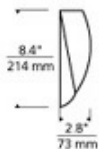

Firebird Wall

DESCRIPTION

Patterned Murano glass surrounds a small frost interior glass. Die-cast base. Provides ambient and up-light. Includes 120 volt, 60 watt G9 base halogen lamp. Dimmable with standard incandescent dimmer. ADA compliant.

INSTALLATION

This product can mount to either a 4" square electrical box with round plaster ring or an octagonal electrical box (not included). For wall mount use only.

DIMMING

Dimmable with a standard incandescent dimmer (not included).

WEIGHT

2.5lb / 1.13kg

ORDERING INFORMATION

700WSFIR COLOR	FINISH
L BLUEBIRD (BLUE)	Z ANTIQUE BRONZE
D CARDINAL	C CHROME
O OWL (AMBER)	S SATIN NICKEL
P PEACOCK (BLUE-GREEN)	
S SWAN (WHITE)	

TECH LIGHTING®

7400 Linder Avenue
Skokie, Illinois 60077

T 847.410.4400
F 847.410.4500

www.techlighting.com

700WSFIR _____

FIXTURE TYPE: _____

JOB NAME: _____

NOTES: _____

_____

_____