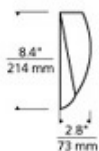

WEIGHT

4lb / 1.81kg

ORDERING INFORMATION

700WSFIR	COLOR	FINISH
A	AMBER	Z ANTIQUE BRONZE
CF	CLEAR	C CHROME
B	COBALT	S SATIN NICKEL

TECH LIGHTING®

7400 Linder Avenue
Skokie, Illinois 60077

T 847.410.4400
F 847.410.4500