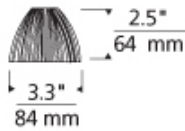

ACCESSORIES & OPTICAL CONTROLS

Colored Lens, Dichroic Lens, Diffuser Lens, Eggcrate Louver, Linear Spread Lens, Soft Focus Lens, UV Filter

WEIGHT

0.38lb / 0.17kg

ORDERING INFORMATION

700PRISM COLOR

- AS AMBER
- CS CLEAR