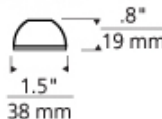

WEIGHT

0.05lb / 0.02kg

ORDERING INFORMATION

700MR SHAPE OR SIZE	COLOR
11S MR11 SOLID	CH ALUMINIUM
16M MR16 MESH	BZ ANTIQUE BRONZE
16S MR16 SOLID	BK BLACK

MR16

MR11

TECH LIGHTING®

7400 Linder Avenue T 847.410.4400
Skokie, Illinois 60077 F 847.410.4500