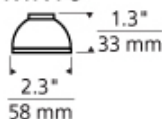

OTHER INFORMATION

Low-voltage MR16 lamp up to 75 watts (not included). Low-voltage MR11 lamp up to 35 watts (not included).

ACCESSORIES & OPTICAL CONTROLS

Colored Lens, Dichroic Lens, Diffuser Lens, Eggcrate Louver, Linear Spread Lens, Soft Focus Lens, UV Filter

WEIGHT

0.05lb / 0.02kg

ORDERING INFORMATION

700MR SHAPE OR SIZE	COLOR
11S MR11 SOLID	CH ALUMINIUM
16M MR16 MESH	BZ ANTIQUE BRONZE
16S MR16 SOLID	BK BLACK

MR16

MR11

TECH LIGHTING®

7400 Linder Avenue T 847.410.4400
Skokie, Illinois 60077 F 847.410.4500