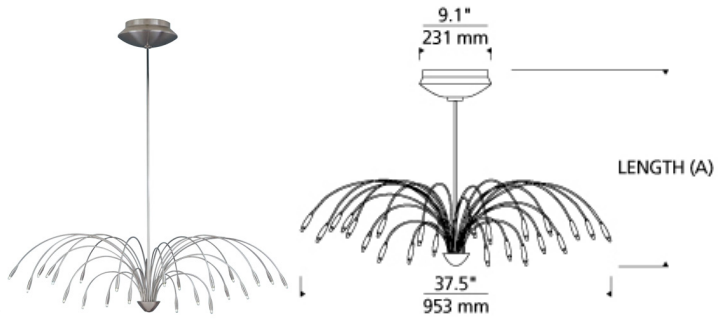

### DESCRIPTION

The Staccato chandelier by Tech Lighting is a contemporary interpretation of the classic chandelier. This beautiful fixture features twenty-four gracefully arched rods, each tipped with a fully dimmable sparkling lamp. The Staccato draws the eye in with its elegantly arched arms and wide stature making it ideal for dining room lighting, living room lighting and foyer lighting. The Staccato is available in two on-trend finishes, Chrome and Satin Nickel and is available in three distinct sizes to fit your special space. The Staccato ships with 24 Xenon bi-pin lamps, lamping is fully-dimmable to create the desired ambiance in your special space. 9" diameter round canopy houses a 300 watt electronic transformer with short circuit protection. Includes twenty-four 12 volt, 10 watt Xenon bi-pin lamps. Dimmable with a low-voltage electronic dimmer.

### INSTALLATION

This product can mount to either a 4" square electrical box with round plaster ring or an octagonal electrical box (not included).

### ORDERING INFORMATION

700STAC	LENGTH (A)	FINISH	LAMP
20	20"	C CHROME	(T20)
32	32"	S SATIN NICKEL	
44	44"		

**TECH LIGHTING®**

7400 Linder Avenue      T 847.410.4400  
Skokie, Illinois 60077      F 847.410.4500