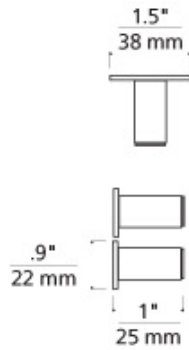

Kable Lite Slimline Anchors

DESCRIPTION

For short, straight runs (runs under 20'). Slimline anchors secure cables at one end of run (with turnbuckles at other end). Mount to wall or ceiling. 1.5" washer (included) is recommended for ceiling mount support. Pair.

WEIGHT

0.15lb / 0.07kg

ORDERING INFORMATION

700PRTT0 FINISH

- C CHROME
- S SATIN NICKEL

TECH LIGHTING®

7400 Linder Avenue T 847.410.4400
 Skokie, Illinois 60077 F 847.410.4500

www.techlighting.com