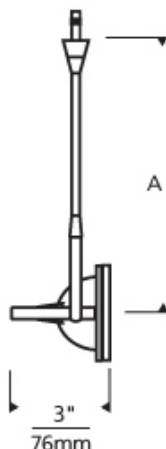

John Head

DESCRIPTION

Adjustable head tilts and rotates infinitely. Integral louver lens holder can hold a single glass lens (sold separately) or an eggcrate louver (included). Low-voltage, MR16 lamp of up to 50 watts (not included).

SYSTEM

Available for FreeJack, MonoRail, Two-Circuit MonoRail, and Wall MonoRail. For use on T-trak, order FreeJack version and T-trak FreeJack Connector (sold separately).

INSTALLATION

Socket terminates with FreeJack male connector, which may be installed into a system connector. Elements ordered with a system prefix include a connector for that system.

ACCESSORIES & OPTICAL CONTROLS

Colored Lens, Dichroic Lens, Diffuser Lens, Eggcrate Louver, Linear Spread Lens, Soft Focus Lens, UV Filter

WEIGHT

0.2lb / 0.09kg

ORDERING INFORMATION

700	SYSTEM	JON	LENGTH	FINISH
FJ	FREEJACK (MONO POINT)		03 3"	C CHROME
MO	MONORAIL		06 6"	S SATIN NICKEL
MO2	TWO-CIRCUIT MONORAIL		12 12"	
WMO	WALL MONORAIL		18 18"	
			24 24"	