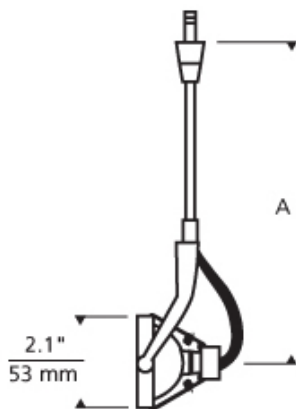

Sportster Head

DESCRIPTION

Minimal stylish head rotates 360° and pivots 180°. Eggcrate louver included. Low-voltage, MR16 lamp of up to 75 watts (not included).

SYSTEM

Available for FreeJack, MonoRail, Two-Circuit MonoRail, and Wall MonoRail. For use on T-trak, order FreeJack version and T-trak FreeJack Connector (sold separately).

INSTALLATION

Socket terminates with FreeJack male connector, which may be installed into a system connector. Elements ordered with a system prefix include a connector for that system.

ACCESSORIES & OPTICAL CONTROLS

Colored Lens, Dichroic Lens, Diffuser Lens, Eggcrate Louver, Linear Spread Lens, Soft Focus Lens, UV Filter

WEIGHT

0.94-2.28lb / 0.43-1.03kg

ORDERING INFORMATION

700	SYSTEM	SS6	LENGTH	FINISH
	FJ	FREEJACK (MONO POINT)	04 4.5"	C CHROME
	MO	MONORAIL	06 6"	S SATIN NICKEL
	MO2	TWO-CIRCUIT MONORAIL	12 12"	
	WMO	WALL MONORAIL	18 18"	
			24 24"	