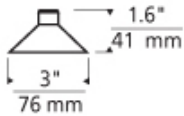

TECH LIGHTING®

7400 Linder Avenue   T 847.410.4400
Skokie, Illinois 60077   F 847.410.4500

www.techlighting.com

700LMPCO _____

FIXTURE TYPE: _____

JOB NAME: _____

NOTES: _____

_____

_____