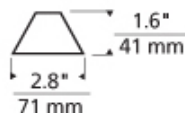

TECH LIGHTING®

7400 Linder Avenue T 847.410.4400
Skokie, Illinois 60077 F 847.410.4500

www.techlighting.com

700LICO _____

FIXTURE TYPE: _____

JOB NAME: _____

NOTES: _____

_____

_____