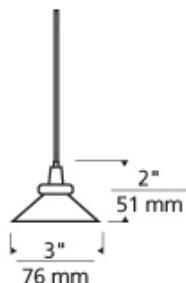

700	SYSTEM	WKS	COLOR	FINISH	LAMP
FJ	FREEJACK (MONO POINT)	A	AMBER	Z	ANTIQUE HALOGEN
K	KABLE LITE	W	CLEAR		BRONZE HALOGEN
MO	MONORAIL	C	COBALT	C	CHROME -24 VOLT HALOGEN
MO2	TWO-CIRCUIT MONORAIL	G	GREEN	S	SATIN NICKEL HALOGEN
		B	LIGHT BLUE		
		R	RED		

TECH LIGHTING®

7400 Linder Avenue
Skokie, Illinois 60077

T 847.410.4400
F 847.410.4500

www.techlighting.com

700 _____ WKS _____

FIXTURE TYPE: _____

JOB NAME: _____

NOTES: _____

_____

_____

©2011 Tech Lighting, L.L.C. All Rights Reserved. The "Tech Lighting" graphic is a registered trademark of Tech Lighting, L.L.C. Tech Lighting reserves the right to change specifications for product improvements without notification.