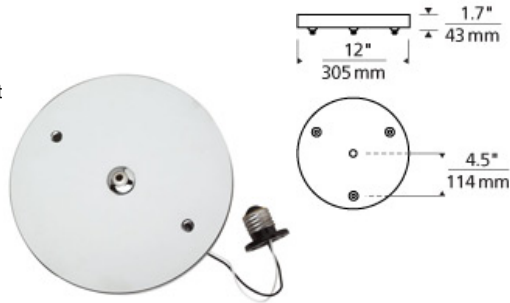

F R E E J A C K

FreeJack Round Canopy 3-port LED

DESCRIPTION

Mounts to a standard 4" junction box with round plaster ring (provided by electrician). Available in two styles. 3-port canopy has electronic transformers inside 12" diameter housing. 5-port canopy has electronic transformers inside 16" diameter housing. Three or five FreeJack ports: for ceiling only.

INSTALLATION

This product can mount to either a 4" square electrical box with round plaster ring or an octagonal electrical box (not included). For ceiling only. Transformers (included) fit in canopy.

OTHER

For use with any three 12 volt LED FreeJack pendants or heads (sold separately).

WEIGHT

6lb / 2.72kg ±

ORDERING INFORMATION

700FJR3 FINISH

- Z ANTIQUE BRONZE
- B BLACK
- C CHROME
- S SATIN NICKEL
- W WHITE

VOLTAGE

- -LED 120V IN/12V OUT LED
- 277V IN/12V OUT LED
- LED277

TECH LIGHTING®

7400 Linder Avenue T 847.410.4400
Skokie, Illinois 60077 F 847.410.4500

Tech Lighting, L.L.C.

700FJR3 _____
FIXTURE TYPE: _____
JOB NAME: _____
NOTES: _____
_____
_____

©2013 Tech Lighting, L.L.C. All Rights Reserved. The "Tech Lighting" graphic is a registered trademark of Tech Lighting, L.L.C. Tech Lighting reserves the right to change specifications for product improvements without notification.