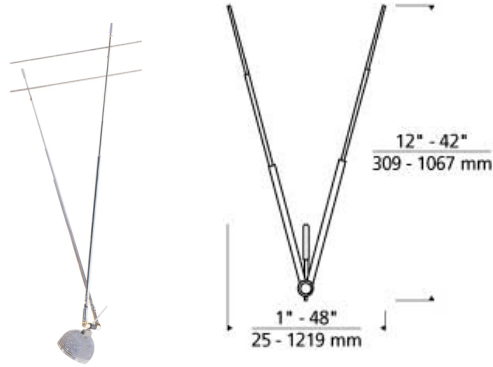

LOW - VOLTAGE HEADS

K-Telescope Head T20

DESCRIPTION

The K-Telescope display head by Tech Lighting combines minimal design style with high-functionality. This unique display head is specially designed for the Kable Lite system featuring a 1" drop from the system above. The telescope arms can be manipulated from 12" - 42" and features a 330° rotating head creating unlimited angles ideal for a direct beam of light onto surfaces below. The K-Telescope is available in two contemporary finishes and is compatible with a myriad of accessories that further enhance its performance and style. This dynamic display head is ideal for commercial lighting applications such as retail stores, libraries and galleries. The K-Telescope accommodates a fully dimmable MR16 lamp that is sold separately. For cable separations of 1" to 48". Head rotates 330° and has swivel and pivot action to direct the beam. Low-voltage, MR16 lamp of up to 75 watts, (not included). For Kable Lite system only.

ACCESSORIES & OPTICAL CONTROLS

Backlight Shield, Barndoors, Cone Glass Shield, Lil'Wok Shade, Round Glass Shield, Snap Louver Lens Holder

WEIGHT

0.25lb / 0.11kg ±

k-telescope head

ORDERING INFORMATION

700KTEL16 FINISH