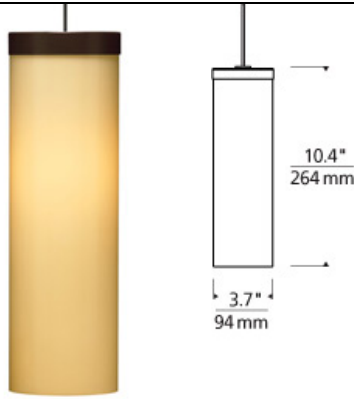

LOW-VOLTAGE PENDANTS

Mini Hudson Pendant

DESCRIPTION

Clean, modern cylindrical glass shade topped with a simple metal cap detail. Includes low-voltage, 50 watt halogen bi-pin lamp or 6 watt replaceable LED module and six feet of field-cutable suspension cable.

INSTALLATION

Socket terminates with FreeJack male connector, which may be installed into a system connector. Elements ordered with a system prefix include a connector for that system.

ACCESSORIES & OPTICAL CONTROLS

Swag Hook

WEIGHT

1.64lb / 0.74kg ±

latte

COLOR OPTIONS

ORDERING INFORMATION

700 SYSTEM	MHUD	COLOR	FINISH	LAMP		
FJ	FREEJACK	N	BROWN	Z	ANTIQUÉ BRONZE	12 VOLT HALOGEN
KL	KABLE LITE	L	LATTE	C	CHROME	-LED 12 VOLT LED 3000K
MO	MONORAIL	W	WHITE	S	SATIN NICKEL	-24 24 VOLT HALOGEN
MO2	TWO-CIRCUIT MONORAIL					

Note: LED option not available on MO2 at this time.

Antique Bronze is not available for Kable Lite.

TECH LIGHTING®

7400 Linder Avenue
Skokie, Illinois 60077

T 847.410.4400
F 847.410.4500

Tech Lighting, L.L.C.

700 ____ MHUD ____ _ _ _ _

FIXTURE TYPE: _____

JOB NAME: _____

NOTES: _____

_____

_____

©2013 Tech Lighting, L.L.C. All Rights Reserved. The "Tech Lighting" graphic is a registered trademark of Tech Lighting, L.L.C. Tech Lighting reserves the right to change specifications for product improvements without notification.