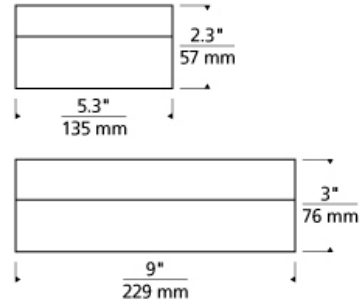

FLUSH & SEMI-FLUSH MOUNT

TL 90 Ceiling

DESCRIPTION

Square shaped glass shade mounts flush to plated formed base. Provides general light. May be mounted on the ceiling or wall. Available in two lamp configurations; incandescent and fluorescent. Large incandescent includes two 120 volt, 40 watt G9 base halogen lamps; large fluorescent includes two 13 watt 2GX7 base twin tube lamps and electronic ballast; small incandescent includes one 120 volt, 40 watt G9 base halogen lamp. Incandescent version dimmable with a standard incandescent dimmer. Suitable for wet locations. ADA compliant

INSTALLATION

Mounts to a standard 4" square junction box with round plaster ring (provided by electrician).

WEIGHT

8.1lb / 3.67kg ±

frost

satin nickel
large

antique bronze
small

ORDERING INFORMATION