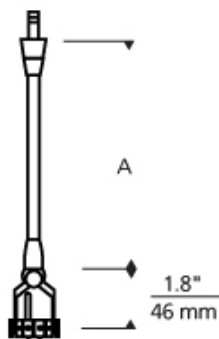

Swivel Head

DESCRIPTION

A highly adjustable, minimal head rotates 360° around stem, swivels 240° at "elbow"; lamp pivots 240°. Customize with any of dozens of available accessories (sold separately). Low-voltage, R16 lamp of up to 75 watts (not included).

WEIGHT

0.6lb / 0.27kg

ORDERING INFORMATION

700	SYSTEM	SW	LENGTH	FINISH
	FJ	FREEJACK (MONO POINT)	03 3"	C CHROME
	MO	MONORAIL	06 6"	S SATIN NICKEL
	MO2	TWO-CIRCUIT MONORAIL	12 12"	
	WMO	WALL MONORAIL	18 18"	