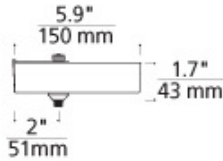

WEIGHT

0.6lb / 0.27kg

ORDERING INFORMATION

| 700FJ | SHAPE OR SIZE | FINISH |
|-------|---|--------------------|
| | HASPTRACK ADAPTER INTEGRAL TRANSFORMER FITS JUNO/HALO | B BLACK W WHITE |
| | LISP TRACK ADAPTER INTEGRAL TRANSFORMER FITS LIGHTOLIER | |