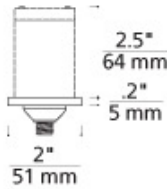

FreeJack Port Alone

DESCRIPTION

Minimal 1-1/2" diameter, 2-1/2" deep. Can be installed in a range of locations. Access to back of ceiling is not needed.

INSTALLATION

Mounts to Tech Lighting's special cylindrical 1-1/2" diameter, 2-1/2" deep junction box (included). Access to back of ceiling is not needed. If wall mounting, head should be no longer than 6".

OTHER INFORMATION

For use with remote transformer and any FreeJack pendant or head (sold separately).

WEIGHT

0.6lb / 0.27kg

ORDERING INFORMATION

700FJFCP FINISH

- Z ANTIQUE BRONZE
- C CHROME
- S SATIN NICKEL