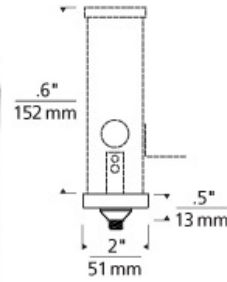

FREE JACK

FreeJack 2" Square Flush Canopy LED

DESCRIPTION

Mounts to a special 2" square, 6" deep junction box (included). Electronic transformer (included) fits in junction box. One FreeJack port; for ceiling only.

INSTALLATION

Mounts to a 2" square, 6" deep junction box (included). Transformer (included) fits in junction box. For ceiling only.

OTHER

For use with any 12 volt LED FreeJack pendant or head (sold separately).

WEIGHT

1.4lb / 0.64kg ±

ORDERING INFORMATION

700FJ2SQ67 FINISH

- Z ANTIQUE BRONZE
- B BLACK
- C CHROME
- S SATIN NICKEL
- W WHITE

VOLTAGE

- LED 120V IN/12V OUT LED
 - 277V IN/12V OUT LED
- LED277**

TECH LIGHTING®